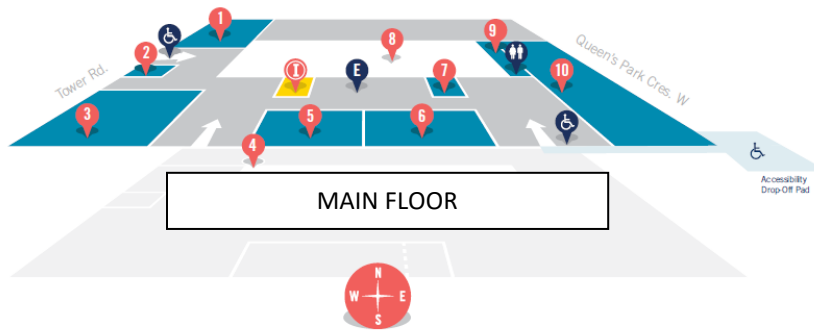

- 1 Bickersteth Room
- 2 South Sitting Room
- 3 North Sitting Room
- E Elevator

- 1 North Dining Room
- 2 South Dining Room
- 3 Board Room
- 4 Music Room
- 5 Library
- 6 Committees Room
- 7 Meeting Room
- 8 Debates Room
- 9 The Gallery Grill
- E Elevator
- W Women's Washroom
- M Men's Washroom

- I Information HUB
- 1 Justina M. Barnicke Gallery/Art Museum
- 2 Meeting & Event Services Office
- 3 Reading Room
- 4 Theatre Entrance (box office and theatre auditorium)
- 5 Map Room
- 6 East Common Room
- 7 Chapel
- 8 Quad
- 9 Lower Gallery
- 10 Great Hall
- E Elevator
- W Washroom
- ♿ Accessible Entrances via Queen's Park Cres. (W) and Tower Rd. (E)